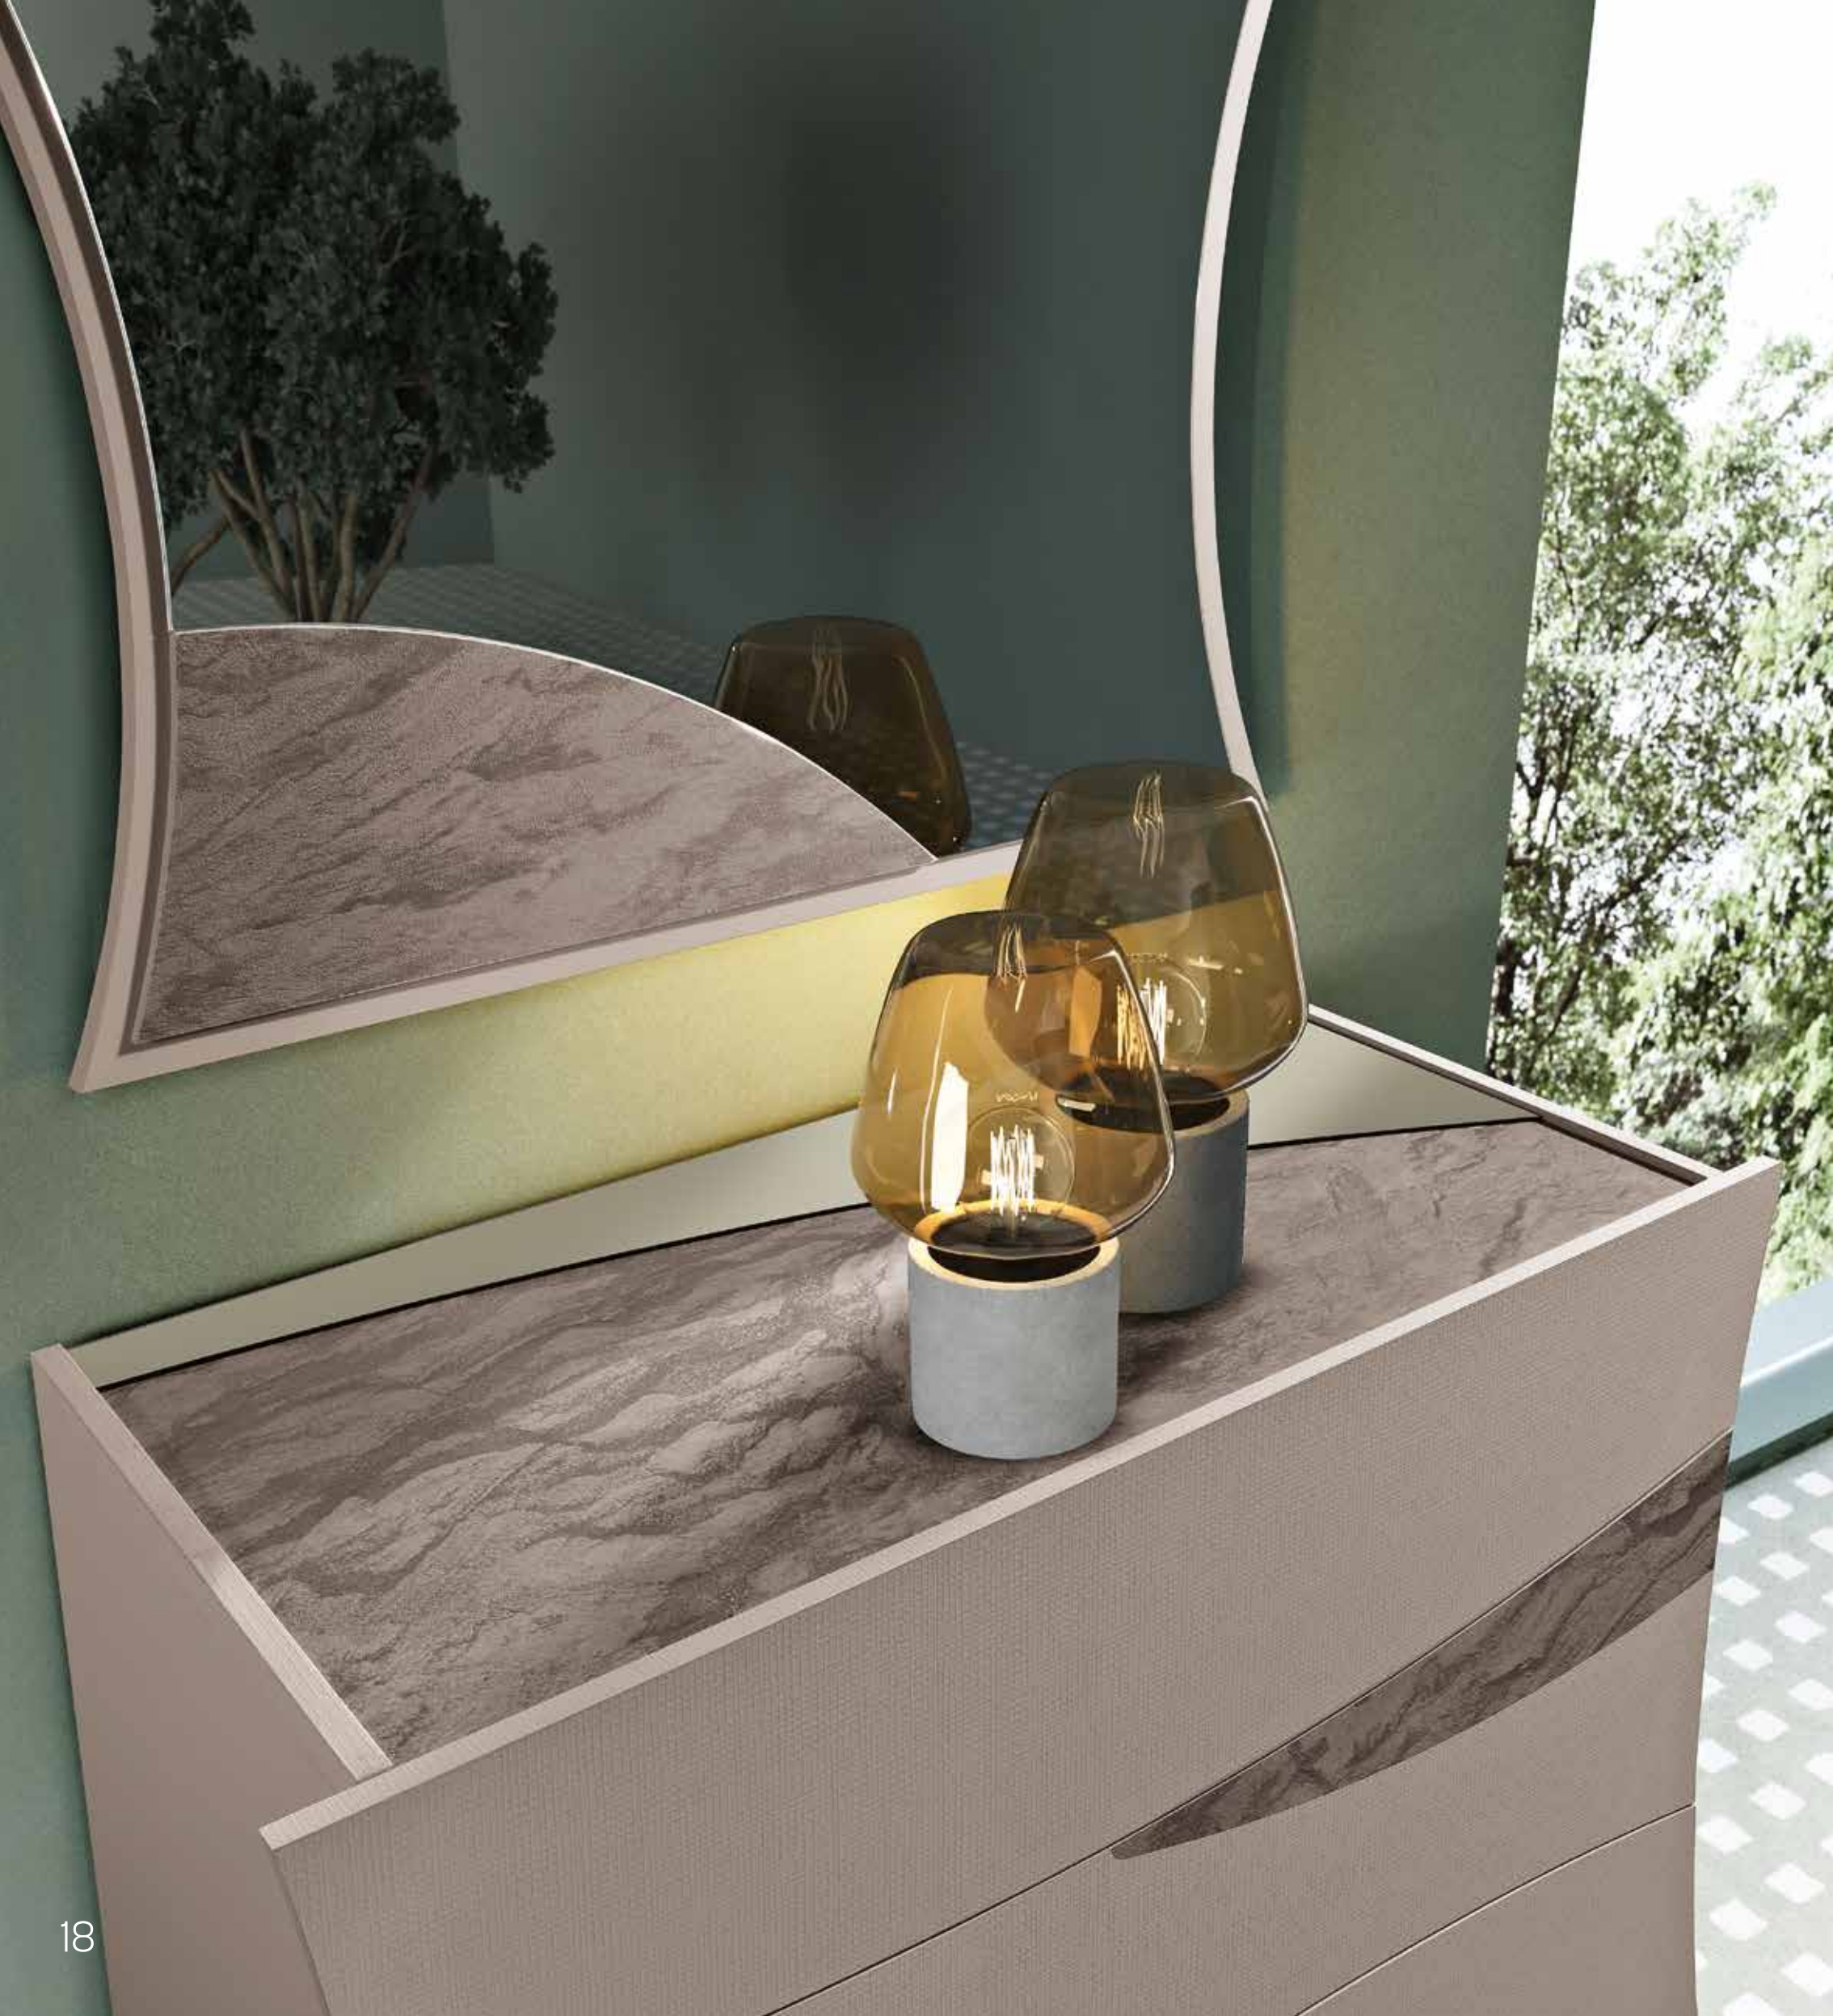

LUNA bed, the padding covers the headboard panels with soft volumes and creates perfect harmony with the insert in Duna finish, stone effect, which inextricably links the bed to the other accessories in the collection.

Luna

Letto Luna velluto Acqua marina, disponibile anche con contenitore.

Luna

Colori casual e di tendenza incontrano uno stile ricercato creando un armadio elegante e di design. L'armadio LUNA è caratterizzato da due ante scorrevoli ammortizzate in apertura e chiusura, decorate con ampi specchi riflettenti sagomati.

Casual and trendy colors meet a refined style creating an elegant and designer wardrobe. The LUNA wardrobe is characterized by two sliding doors with soft closing and opening, decorated with large shaped reflective mirrors.